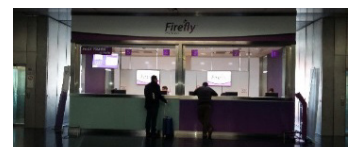

Comments:

Pre-Registration page: To improve your rental process, please register prior to your arrival.
<https://global.fireflycarrental.com/renter_details.html>

Please ask for the directions to return your vehicle to our staff once you collect your rental