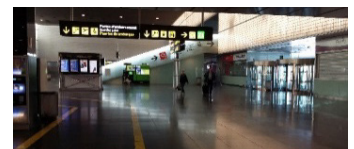

Comments:

Pre-Registration page: To improve your rental process, please register prior to your arrival.
<https://global.fireflycarrental.com/renter_details.html>

Please ask for the directions to return your vehicle to our staff once you collect your rental